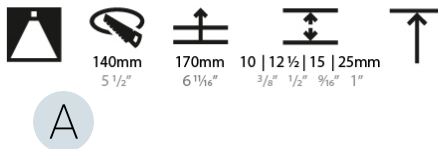

ELECTRICAL

Lamp Type: LED (Zhaga Standard)
Input Wattage (W): 13.2 / 16.5
Total Output Wattage (W): 12.1 / 14.7
Dimming: Tri-Mode (Non-Dimming and Phase Dimming (120Vac only) and 0-10V Dimming)
Driver Included: No
Driver Location: Recessed Housing
Driver Type: Constant Current - Universal
Driver Class: Class 2
Housing: See components
Input Voltage (V): 120 - 277
Constant Current (MA): 350

LED

Number of LEDs: 1
Color Temperature (°K): 2700 / 3000 / 3500 / 4000
Max. Delivered Lumen (lm): 814 / 877 / 911 / 930
Nominal Lumen (lm): 1246 / 1342 / 1396 / 1424
CRI: >90 CRI
Efficiency (%): 90.5
Lamp Life (hrs): 50000
Upon Request: RGB-W Tunable White Special Color Temperature Special LED

OPTICAL

Reflector°: 10
Optic°: Lens Pack - No Lens / Linear Spread Lens / Honeycomb / Spread Lens
Upon Request: Special Beam Angles

RATINGS AND CERTIFICATIONS

382, F 416-247-9319, www.zaneen.com
Certified by Intertek for North American Standards at the end of the existing Model #. For assistance on 'custom' specifications, contact zteam@zaneen.com.
In a constant effort to supply the best product, we reserve the right to change specifications or materials without notice. The most recent specification sheets are found at zaneen.com
IP rating: IP20