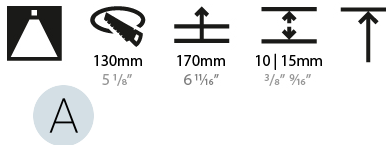

PHYSICAL

Shape: Round
Diameter (mm): 139
Diameter (in): 5 1/2
Height (mm): 151
Height (in): 5 15/16
Ceiling Thickness (mm): 10 / 12.5 / 15
Ceiling Thickness (in): 3/8 or 1/2 or 9/16
Min. Recessing Depth (mm): 170
Min. Recessing Depth (in): 6 11/16
Light Distribution: Downlight
Weight (kg): 0.946
Weight (lbs): 2.09
Fixture Finish: SSR / BKV / CWI / CRY / HAB / UFT / ITA / RUA / FTG / MYG / LOD / PUS / FRO / FUP / KIA / POP / BLS / SPG / MEY / GOH / GUM / CHC / COM / ABZ / JAG / OBR / MOS / ROR
Fixture Material: Aluminum Die Cast
Cut-out Measurements: 130mm / 5 1/8"

ELECTRICAL

Lamp Type: LED (Zhaga Standard)
Input Wattage (W): 13.2 / 16.5
Total Output Wattage (W): 12 / 14
Dimming: Tri-Mode (Non-Dimming and Phase Dimming (120Vac only) and 0-10V Dimming)
Driver Included: No
Driver Location: Recessed Housing
Driver Type: Constant Current - Universal
Driver Class: Class 2
Housing: See components
Input Voltage (V): 120 - 277
Constant Current (MA): 350

LED

Number of LEDs: 1
Color Temperature (°K): 2700 / 3000 / 3500 / 4000
Max. Delivered Lumen (lm): 810 / 900 / 970 / 990
Nominal Lumen (lm): 960 / 1070 / 1156 / 1180
CRI: >90 CRI
Efficiency (%): 0.905
Lamp Life (hrs): 50000

OPTICAL

Reflector: 10

RATINGS AND CERTIFICATIONS

Certified By: Certified for North American Standards
IP rating: IP54