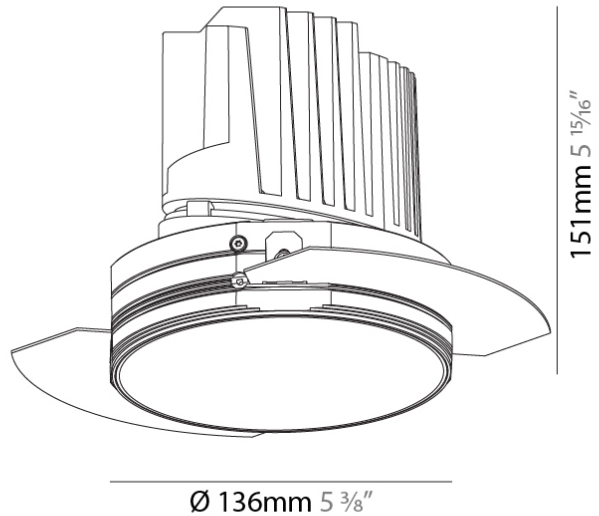

ELECTRICAL

Lamp Type: LED (Zhaga Standard)
Input Wattage (W): 13.2 / 16.5
Total Output Wattage (W): 12.1 / 14.7
Dimming: Tri-Mode (Non-Dimming and Phase Dimming (120Vac only) and 0-10V Dimming)
Driver Included: No
Driver Location: Recessed Housing
Driver Type: Constant Current - Universal
Driver Class: Class 2
Housing: See components
Input Voltage (V): 120 - 277
Constant Current (MA): 350

LED

Number of LEDs: 1
Color Temperature (°K): 2700 / 3000 / 3500 / 4000
Max. Delivered Lumen (lm): 814 / 877 / 911 / 930
Nominal Lumen (lm): 1246 / 1342 / 1396 / 1424
CRI: >90 CRI
Efficiency (%): 90.5
Lamp Life (hrs): 50000
Upon Request: RGB-W Tunable White Special Color Temperature Special LED

OPTICAL

Reflector°: 10
Optic°: Lens Pack - No Lens / Linear Spread Lens / Honeycomb / Spread Lens
Upon Request: Special Beam Angles

RATINGS AND CERTIFICATIONS

382, F 416-247-9319, www.zaneen.com
Certified by Intertek for North American Standards at the end of the existing Model #. For assistance on 'custom' specifications, contact zteam@zaneen.com.
In a constant effort to supply the best product, we reserve the right to change specifications or materials without notice. The most recent specification sheets are found at zaneen.com
IP rating: IP20